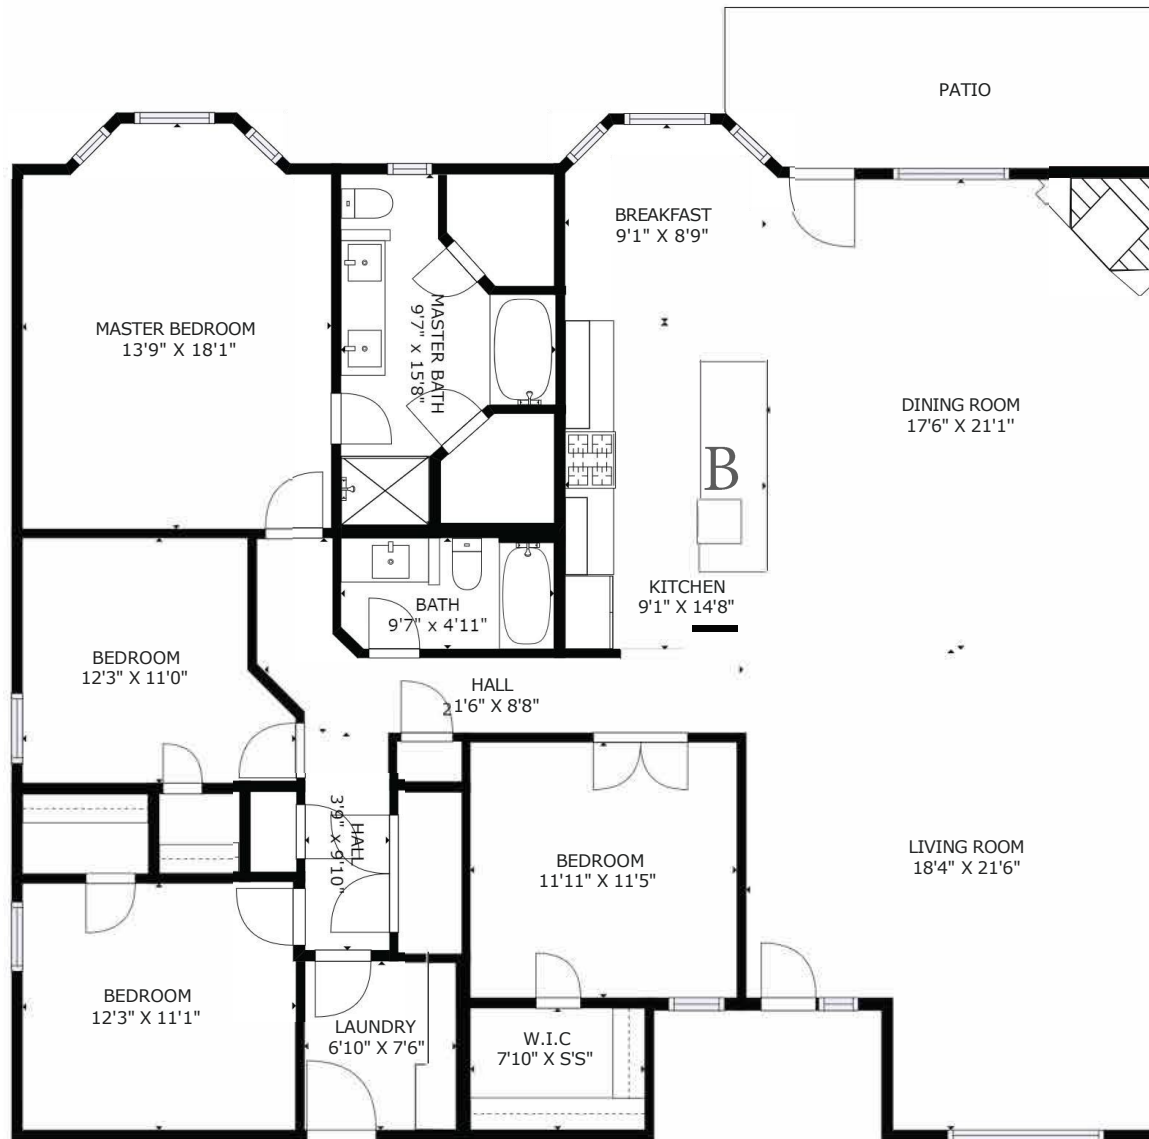

BUILD WITH A PRO
PLAN NAME
JULIEN 2211
THEWRIGHTBUILDER.COM

PLAN NAME: JULIEN 2211
2211 SF H/C WITH BRICK
3 CAR GARAGE 611SF, FRONT
PORCH 64 SF 4 BEDROOMS, 2
BATHS. 51' WIDE X 66.4' DEEP SIZES
AND DIMENSIONS ARE
APPROXIMATE, ACTUAL MAY VARY.
THIS PLAN IS THE PROPERTY OF
JOHN WRIGHT CONSTRUCTION AND
NOT INTENDED FOR ANY OTHER
USERS

SIMILAR ELEVATION SHOWN